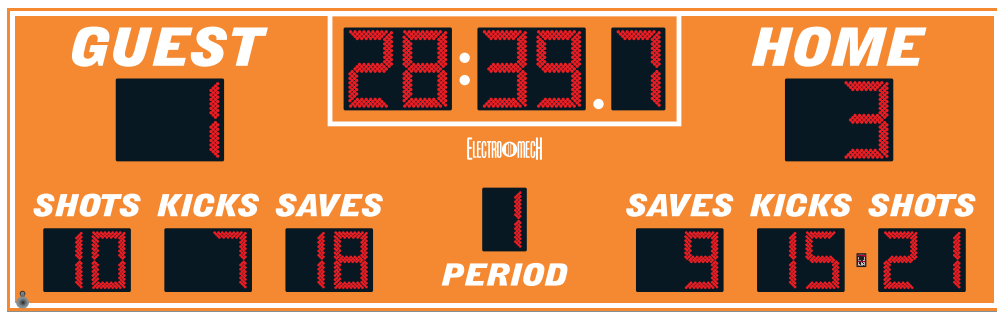

MODEL LX6745
Outdoor
Soccer

Dimensions	Weight	Cabinet Material	Caption Height	Accent Material
26 ft x 8 ft	600 lb	Aluminum	12 in, 7 in	2.4 mil cast vinyl
Digit Height	Indicator Size	Digit Colors	Electrical	
24 in, 18 in	N/A	Amber or Red	3.8 Amps, 120 VAC	

STANDARD EQUIPMENT & FEATURES

- Double cabinet design with heavy duty extruded aluminum framing
- Light weight, rust free, all aluminum construction
- Mounting hardware for permanent installation on posts without the need for on site fabrication
- Choice of 18 standard paint colors
- Choice of amber or red LED displays
- LED display circuit scoreboards conformal coated for outdoor use
- Internally mounted trumpet horn
- Full-sized 37-key control console with LCD display
- Fifty programmable brightness levels
- Control console includes fully programmable Practice Segment Timer mode
- Junction box and patch cable for hardwired installations
- Five-year limited warranty

OPTIONAL EQUIPMENT & UPGRADES

- Electronic Team Names
- ID panels with custom graphics, in a variety of sizes, shapes and styles, to mount above, below, or beside the scoreboard
- Full color video and other electronic display panels
- Stadium Sound System packages
- Custom paint colors
- Team name in place of HOME
- Up to 1,000 feet of data cable for hardwired installations
- ScoreLink Wireless RF modem system for wireless communication
- Additional warranty and support plans

DIGITS / INDICATORS

Guest Points, Home Points, and Period Clock digits are 24 inches tall, while all other digits are 18 inches tall. Digits are formed from matrices of super-bright, long-lasting, energy-efficient LEDs (Light Emitting Diodes). Choose either amber or red LEDs for all outdoor products. Our LED assemblies are protected by aluminum masks that allow the hard epoxy shells of the LEDs to be exposed for maximum viewing angles.